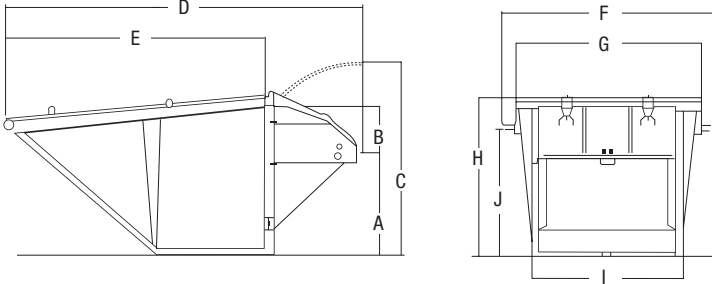

STATIONARY COMPACTOR MODEL KP6R/KP6F

Compactor Dimensions

KP6R

KP6F

KP6R/KP6F Specifications

Manufacturer's Rating	1.00 y ³
Ram Face	53"W x 46"H
Clear Top Opening	27.5" x 53.5"
Loading Height	40"
Ram Penetration	13"
Packing Force Normal	21,900 lbs
Packing Force Max.	24,700 lbs
Packing Pressure Normal	1,550 PSI
Packing Pressure Max.	1,750 PSI
Container Capacity	6 y ³
Overall Dimensions	140" L x 78"W x 61"H