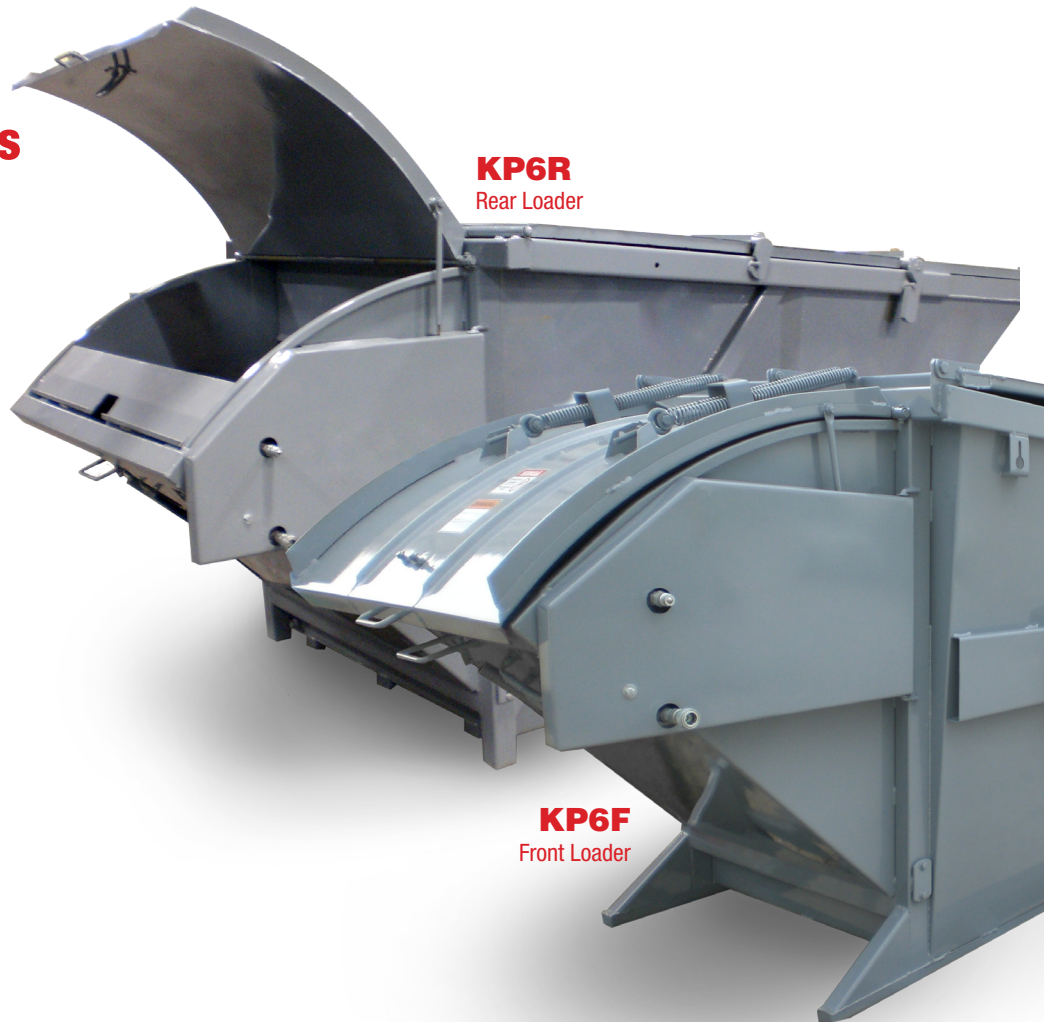

FRONT/REAR LOAD COMPACTOR

MODEL KP6R/KP6F

Attractively Blends Into Its Surroundings

K-PAC's neat, clean appearance, in both the rear loading model and the front loading model, blends attractively with its surroundings. With the K-PAC's low 40" loading height, even the most petite person can handle the job. Close the lid, insert the key in the Power Pack Console and turn the K-PAC's powerful hydraulic system on. The packing blade automatically cycles.

Incorporated in the K-PAC design are unique safety features that prevent the compaction cycle from operating while the loading chamber lid is open. Another important safety back-up feature is a mushroom STOP button on the Power Pack console that will halt operation at any point in the cycle. The K-PAC's key-operated system also allows the charge lid to be locked for controlled access.

KP6R
Rear Loader

KP6F
Front Loader

K-PAC Advantage:

- **Latching System** lid hold down latches for quick driver release when dumping.
- **Compact Weather Proof 3 Phase** and/or Single Phase Power Unit (UL Approved).
- **Loading Chamber Lid** is spring assisted for ease of opening.

STATIONARY COMPACTOR MODEL KP6R/KP6F

Compactor Dimensions

KP6R

KP6F

KP6R/KP6F Specifications

Manufacturer's Rating	1.00 y ³
Ram Face	53"W x 46"H
Clear Top Opening	27.5" x 53.5"
Loading Height	40"
Ram Penetration	13"
Packing Force Normal	21,900 lbs
Packing Force Max.	24,700 lbs
Packing Pressure Normal	1,550 PSI
Packing Pressure Max.	1,750 PSI
Container Capacity	6 y ³
Overall Dimensions	140" L x 78"W x 61"H