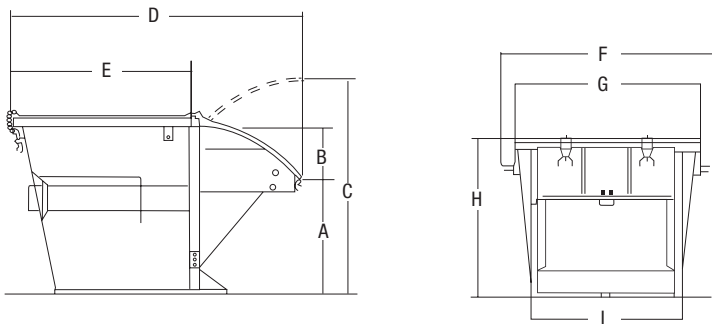

STATIONARY COMPACTOR MODEL KP6R/KP6F

Compactor Dimensions

KP6R

KP6F

KP6R/KP6F Specifications

Manufacturer's Rating	1.00 y ³
Ram Face	53"W x 46"H
Clear Top Opening	27.5" x 53.5"
Loading Height	40"
Ram Penetration	13"
Packing Force Normal	21,900 lbs
Packing Force Max.	24,700 lbs
Packing Pressure Normal	1,550 PSI
Packing Pressure Max.	1,750 PSI
Container Capacity	6 y ³
Overall Dimensions	140" L x 78"W x 61"H