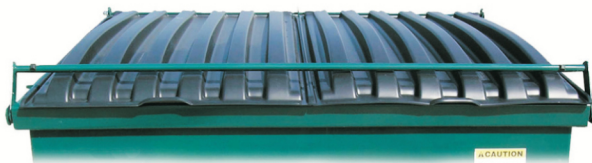

FRONT LOAD

Refuse Containers

**POWDER
COAT PAINT**
to PROLONG the LIFE of
YOUR INVESTMENT!

Wrap
Around
Pockets

FL-221

Capped
Skids

EF-131
EF-141
FL-231
FL-241

Lid Rest

FL-343
FL-263
FL-283

Low Profile

Lid Lock

FL-261
FL-281

FL-285
FL-2101

FL-262
FL-282

FRONT LOAD REFUSE CONTAINER FEATURES

- Constructed of Top Grade Heavy Gauge Steel
- Backers Behind Pockets on all FL Containers
- Paint - Powder Coat Finish
- Wrap Around Corners - No Butt Welds
- Three (3) Heavy Duty Lid Ears per Container
- Dirt Shedder Full Length of Pocket
- Inter Locking Top Rails on FL Models
- Three (3) Heavy Duty Full Length Skids on FL Models
- End Caps Welded to Front and Back of Skid and Container for Extra Strength
- Six (6) and eight (8) Yard Models with Slide-In Filler Panels
- Six (6) and eight (8) Yard Flat-Top Model Top Rails of 1/4" Angle Iron
- All Slant and Flat-Top Containers Built on weld fixtures to Insure Consistent Shape for Better Lid Fit

Lid Locks Available

Lid Rest

Low Loading Height FL343/263/283

SPECS

FL-221

Size: 2 yard
Length: 41"
Width: 80"
Height: 46"
Containers per load: 53

FL-231

Size: 3 yard
Length: 49"
Width: 80"
Height: 54"
Containers per load: 45

FL-241

Size: 4 yard
Length: 57"
Width: 80"
Height: 64"
Containers per load: 28

FL-343

Size: 4 yard
Length: 83"
Width: 80"
Front Ht: 36"
Back Ht: 33"
Peak Ht: 46.5"
Containers per load: 26

FL-261

Size: 6 yard
Length: 78"
Width: 80"
Height: 64"
Containers per load: 19