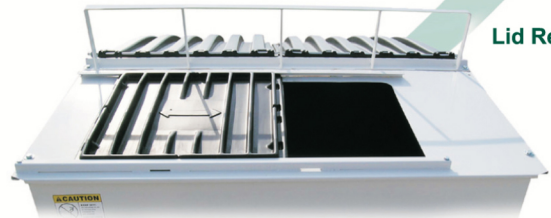

FRONT LOAD

Refuse Containers

**POWDER
COAT PAINT**
to PROLONG the LIFE of
YOUR INVESTMENT!

Wrap
Around
Pockets

FL-221

Capped
Skids

EF-131
EF-141
FL-231
FL-241

Lid Rest

FL-343
FL-263
FL-283

Low Profile

Lid Lock

FL-261
FL-281

FL-285
FL-2101

FL-262
FL-282

FRONT LOAD REFUSE CONTAINER FEATURES

- Constructed of Top Grade Heavy Gauge Steel
- Backers Behind Pockets on all FL Containers
- Paint - Powder Coat Finish
- Wrap Around Corners - No Butt Welds
- Three (3) Heavy Duty Lid Ears per Container
- Dirt Shedder Full Length of Pocket
- Inter Locking Top Rails on FL Models
- Three (3) Heavy Duty Full Length Skids on FL Models
- End Caps Welded to Front and Back of Skid and Container for Extra Strength
- Six (6) and eight (8) Yard Models with Slide-In Filler Panels
- Six (6) and eight (8) Yard Flat-Top Model Top Rails of 1/4" Angle Iron
- All Slant and Flat-Top Containers Built on weld fixtures to Insure Consistent Shape for Better Lid Fit

Lid Locks Available

Lid Rest

Low Loading Height FL343/263/283

SPECS

FL-221

Size: 2 yard
Length: 41"
Width: 80"
Height: 46"
Containers per load: 53

FL-231

Size: 3 yard
Length: 49"
Width: 80"
Height: 54"
Containers per load: 45

FL-241

Size: 4 yard
Length: 57"
Width: 80"
Height: 64"
Containers per load: 28

FL-343

Size: 4 yard
Length: 83"
Width: 80"
Front Ht: 36"
Back Ht: 33"
Peak Ht: 46.5"
Containers per load: 26

FL-261

Size: 6 yard
Length: 78"
Width: 80"
Height: 64"
Containers per load: 19