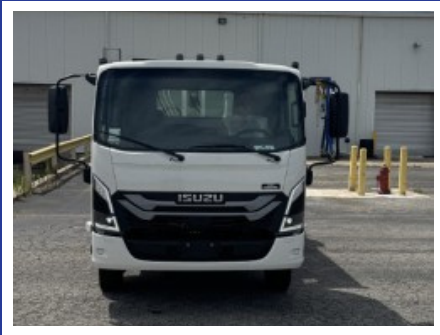

MUNICIPAL EQUIPMENT, INC.

CURBTENDER QUANTUM 8 YD REAR LOADER

Isuzu NRR - VIN P08507

EQUIPMENT PROPOSAL

Call us: 800-248-7590

MunicipalEquipmentInc.com

EQUIPMENT

PARTS

MOBILE

SERVICE

Curbtender 8 yd Quantum Isuzu NRR Chassis

The Quantum is a compact, high-compaction rear loader featuring a patented swing panel that clears more trash faster with a smaller hopper, delivering a lighter, quicker unit with an industry-leading payload and the ability to handle commercial containers without modification.

Body Specs

- Curbtender 8 yd Quantum Rear Loader
- Hotshift PTO
- 4,000 lb Winch
- Perkins Center Mount Tipper
- LED Dual Hopper Work Lights
- 5" Monitor with Rear View Camera System

Chassis Specs

- 2025 Isuzu NRR VIN – P08507
- 4HK1-TC Engine
- Aisin Automatic Transmission
- 19,500 GVWR

Call us: 800-248-7590

MunicipalEquipmentInc.com

- 8 yd Rear Loader
- Single Tipper
- Winch
- Light Package
- 19.5K GVWR

Call today to
schedule a demo
or secure this
truck before it's gone!